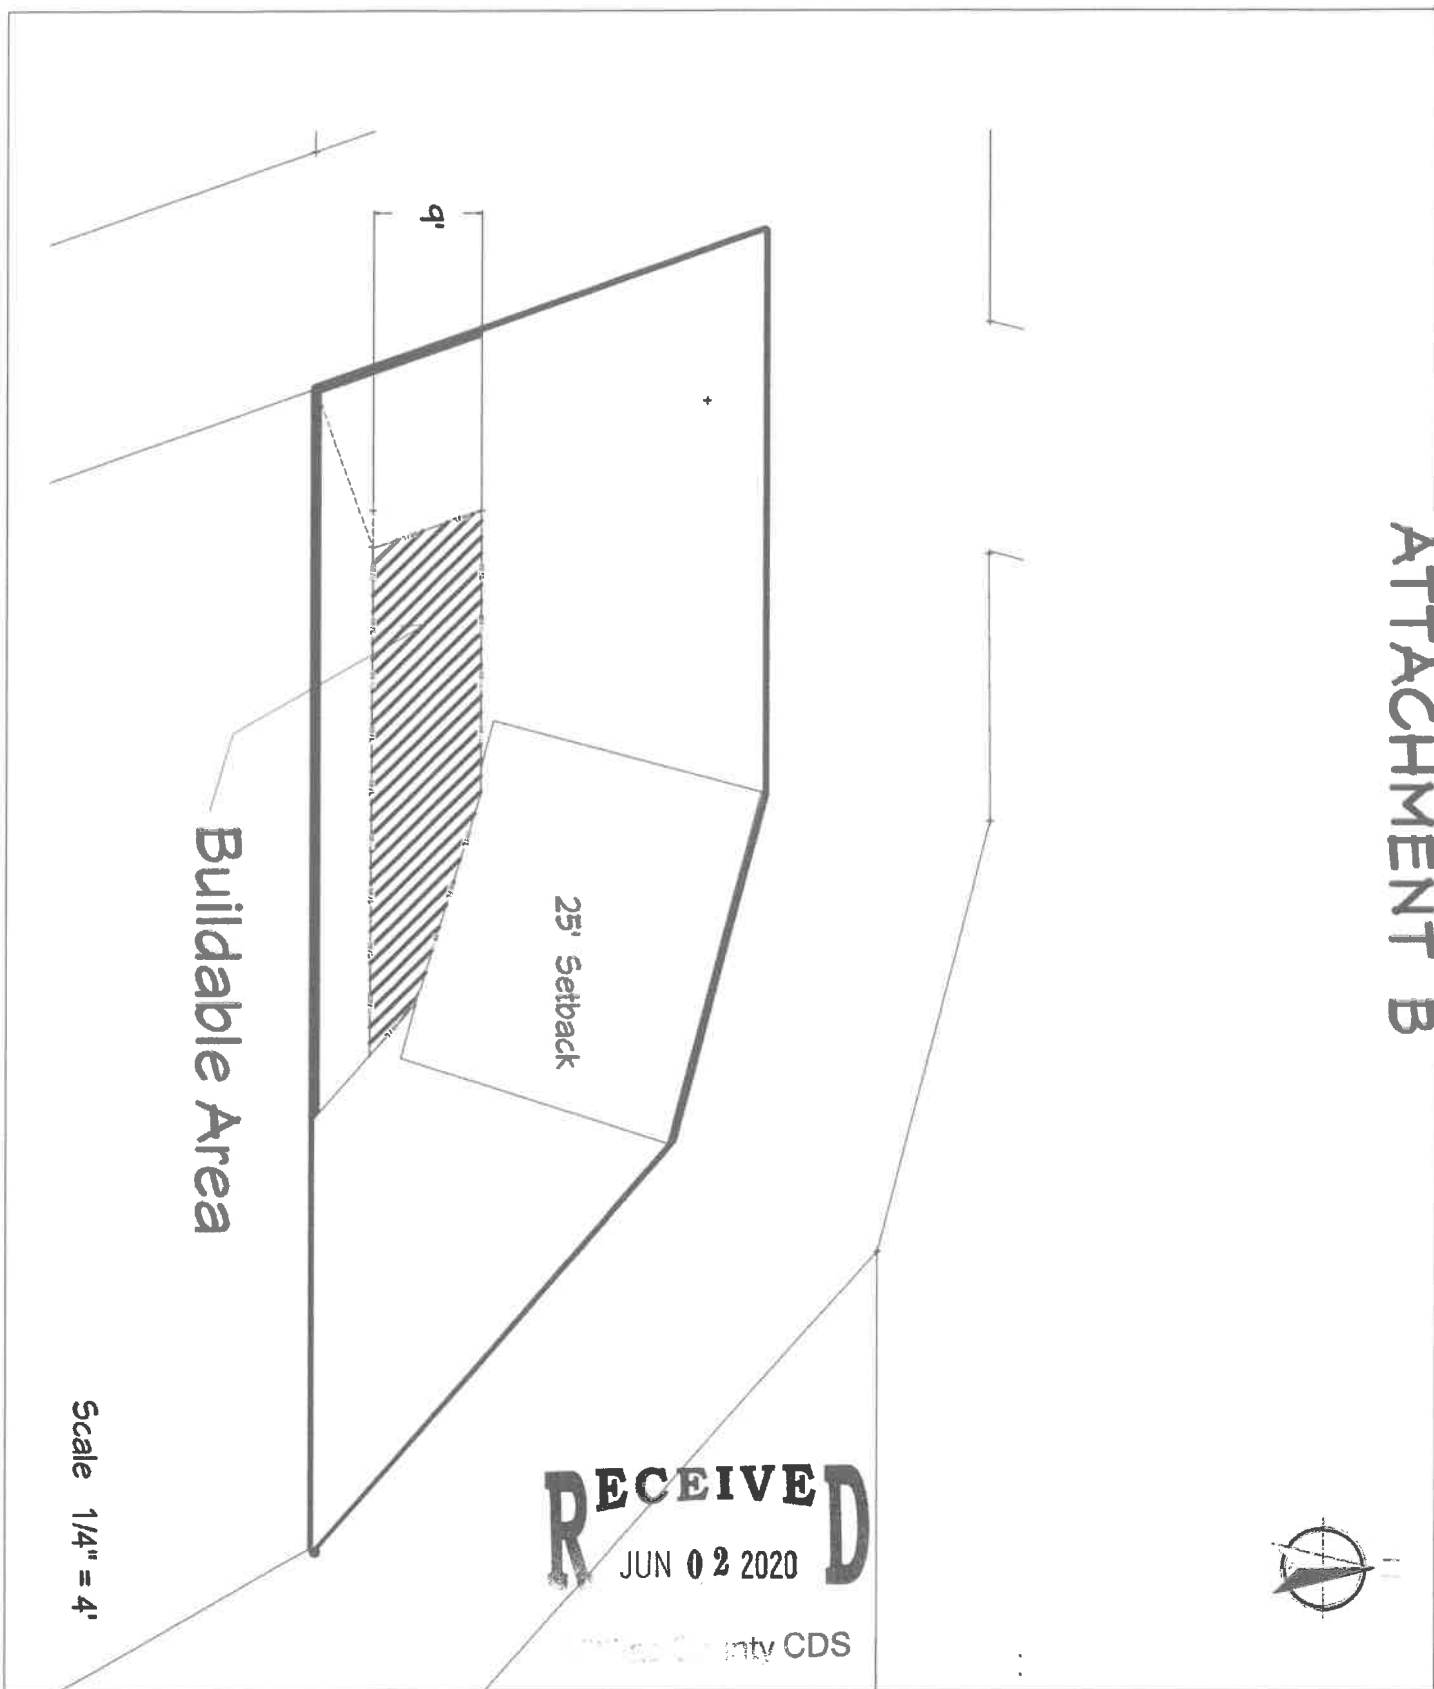

ATTACHMENT B

Scale 1/4" = 4'

RECEIVED
JUN 02 2020

Kittitas County CDS

P-4

Impact of
Current Code

Kittitas County
Parcel 418035

Prepared by:
Greg Gilkeson
1037 NE 65th #191
Seattle, WA 98115